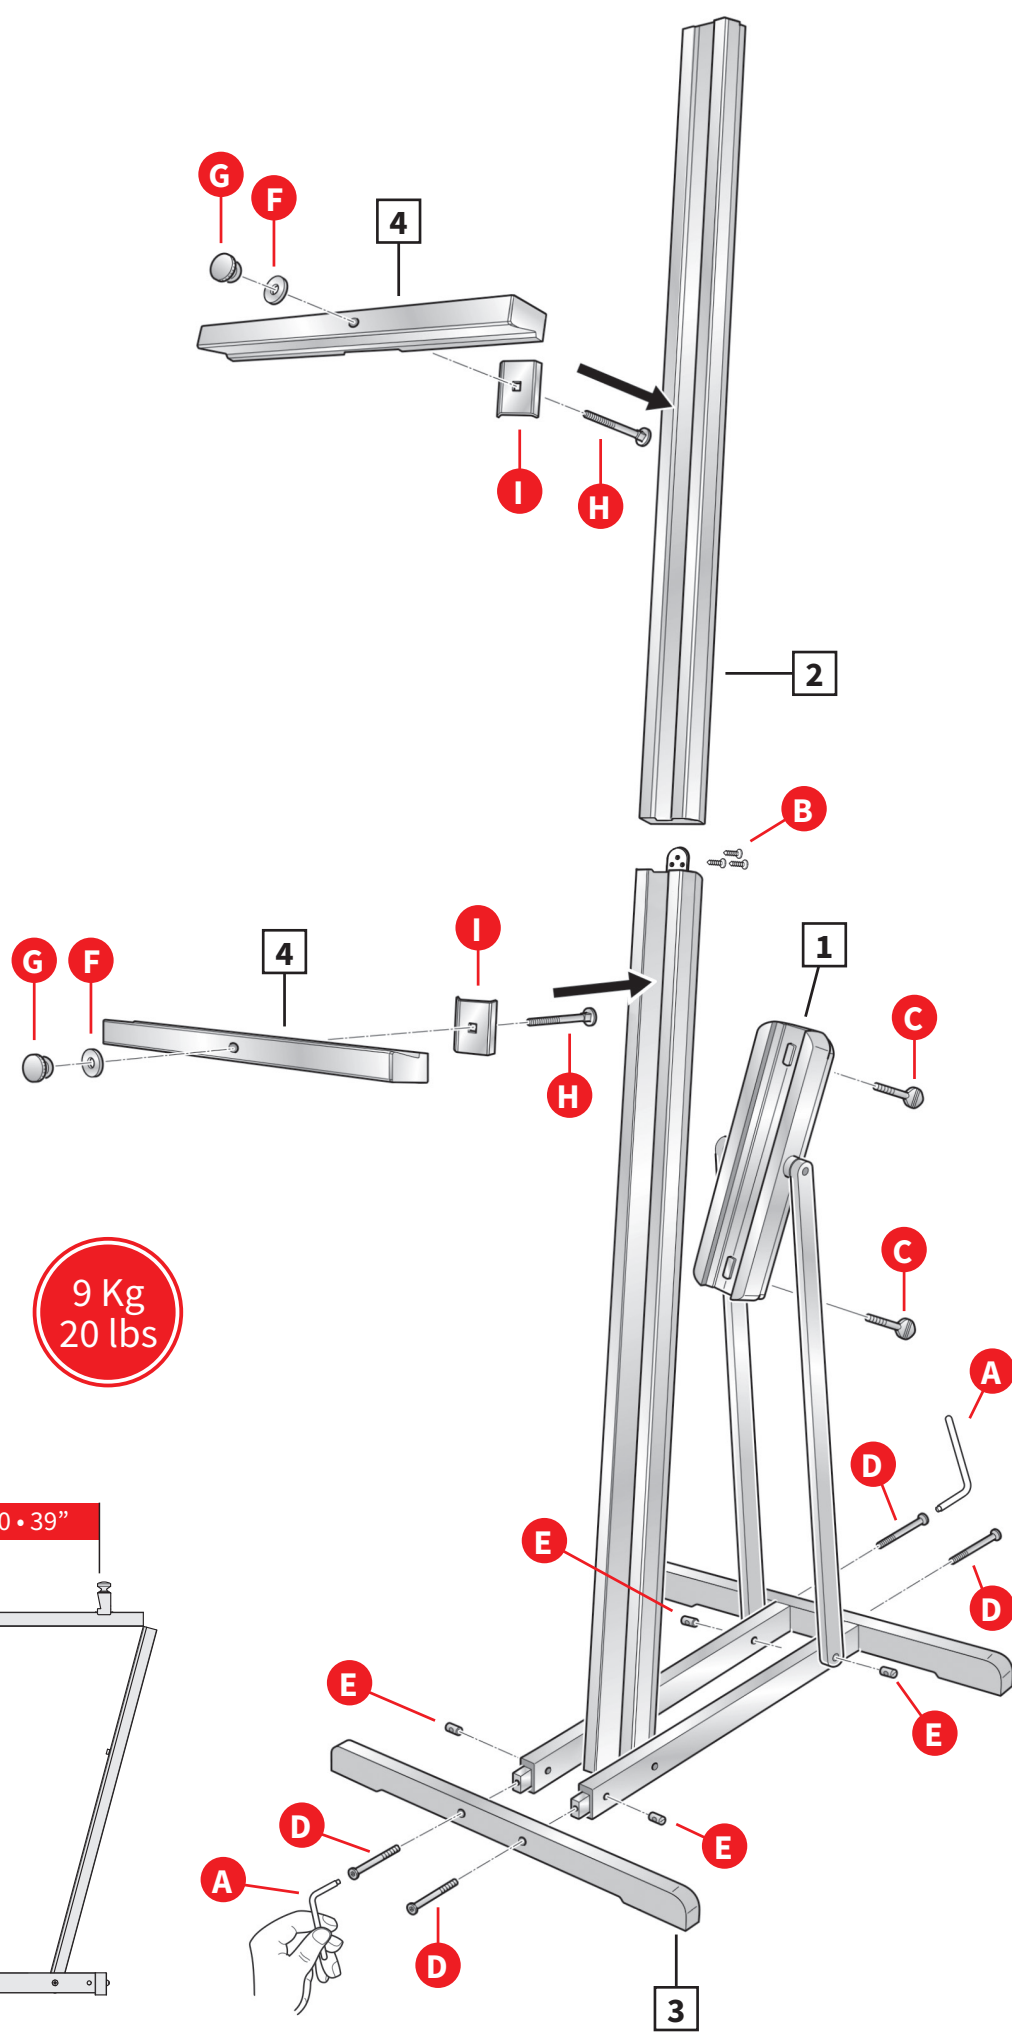

M/25

CAVALLETTO LIRA
LYRE EASEL

- | | | |
|----------|----|---|
| 1 | x1 | Supporto inclinazione
<i>Tilting support</i> |
| 2 | x1 | Asta Centrale
<i>Central post</i> |
| 3 | x2 | Base
<i>Base</i> |
| 4 | x2 | Mensola
<i>Canvas tray</i> |

- | | | | |
|----------|----|-------------|--|
| A | x1 | mm. 4 | |
| B | x3 | mm. 4,5x20 | |
| C | x2 | mm. 6x30 | |
| D | x4 | mm. 6x50 | |
| E | x4 | mm. 10x20x6 | |
| F | x2 | mm. 8x24 | |
| G | x2 | mm. 32x22x8 | |
| H | x2 | mm. 8x70 | |
| I | x2 | mm. 49x55 | |

Tela max. 10 Kg
Canvas max. 22 lbs

9 Kg
20 lbs

max cm. 100 • 39"

max cm. 92 • 36"

1