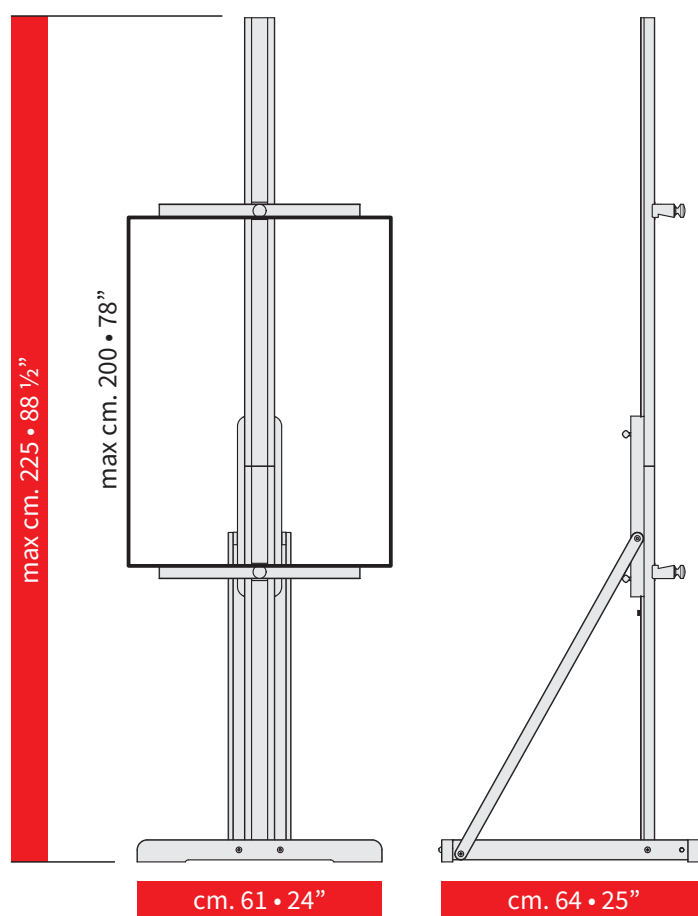

M/25

CAVALLETTO LIRA
LYRE EASEL

- | | | |
|----------|----|---|
| 1 | x1 | Supporto inclinazione
<i>Tilting support</i> |
| 2 | x1 | Asta Centrale
<i>Central post</i> |
| 3 | x2 | Base
<i>Base</i> |
| 4 | x2 | Mensola
<i>Canvas tray</i> |

- | | | | |
|----------|----|-------------|--|
| A | x1 | mm. 4 | |
| B | x3 | mm. 4,5x20 | |
| C | x2 | mm. 6x30 | |
| D | x4 | mm. 6x50 | |
| E | x4 | mm. 10x20x6 | |
| F | x2 | mm. 8x24 | |
| G | x2 | mm. 32x22x8 | |
| H | x2 | mm. 8x70 | |
| I | x2 | mm. 49x55 | |

Tela max. 10 Kg
Canvas max. 22 lbs

9 Kg
20 lbs

max cm. 100 • 39"

max cm. 92 • 36"

1